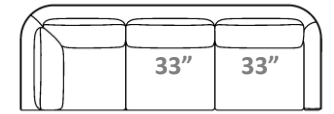

33" Cushions
#-99-LAF XXL Sofa 23 yards

← 105.5" →

33" Cushions
#-99-RAF XXL Sofa 23 yards

← 78.5" (#4590) →

← 80.5" (#5590) →

#-68-LAF Corner Sofa 22 yards

← 78.5" (#4590) →

← 80.5" (#5590) →

#-68-RAF Corner Sofa 22 yards

← 111.5" (#4590) →

← 113.5" (#5590) →

#-99-LAF XXL Corner Sofa 27 yards

← 111.5" (#4590) →

← 113.5" (#5590) →

#-99-RAF XXL Corner Sofa 27 yards

← 39" →
← 41" →

#-40 Square Corner 10 yards

← 39.5" →

33" Cushions
#- T-LAF T-Chaise 14 yards

← 39.5" →

#- T-RAF T-Chaise 14 yards

67"

← 39" →
← 41" →

92" (#4590)
94" (#5590)
33"
#-57-LAF Open End 20 yards