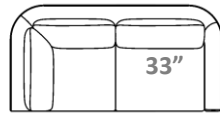

**See "Claude Sofa" for further dimensions*

Individual Component Options:

← 39.5" →

33" Cushions

#-33-LAF CH 1/2 10 yards
#-33-RAF CH 1/2 10 yards

← 39.5" →

24"

#--Ottoman 5 yards

24"

#--Table Top 2 yards

← 66" →

33" Cushions
#-66 Armless Sofa 14 yards

← 72.5" →

33" Cushions
#-68/2-LAF Sofa 16 yards

← 72.5" →

← 105.5" →

33" Cushions
#-99-LAF XXL Sofa 23 yards

← 105.5" →

33" Cushions
#-99-RAF XXL Sofa 23 yards

← 78.5" (#4590) →

← 80.5" (#5590) →

#-68-LAF Corner Sofa 22 yards

← 78.5" (#4590) →

← 80.5" (#5590) →

#-68-RAF Corner Sofa 22 yards

← 111.5" (#4590) →

← 113.5" (#5590) →

#-99-LAF XXL Corner Sofa 27 yards

← 111.5" (#4590) →

← 113.5" (#5590) →

#-99-RAF XXL Corner Sofa 27 yards

← 39" →
← 41" →