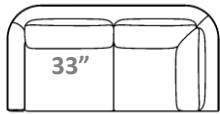

**See "Claude Sofa" for further dimensions*

Individual Component Options:

← 39.5" →

33" Cushions

#-33-LAF CH 1/2 10 yards
#-33-RAF CH 1/2 10 yards

← 39.5" →

24"

#--Ottoman 5 yards

24"

#--Table Top 2 yards

← 66" →

33" Cushions
#-66 Armless Sofa 14 yards

← 72.5" →

33" Cushions
#-68/2-LAF Sofa 16 yards

← 72.5" →

← 105.5" →

33" Cushions
#-99-LAF XXL Sofa 23 yards

← 105.5" →

33" Cushions
#-99-RAF XXL Sofa 23 yards

← 78.5" (#4590) →

← 80.5" (#5590) →

#-68-LAF Corner Sofa 22 yards

← 78.5" (#4590) →

← 80.5" (#5590) →

#-68-RAF Corner Sofa 22 yards

← 111.5" (#4590) →

← 113.5" (#5590) →

#-99-LAF XXL Corner Sofa 27 yards

← 111.5" (#4590) →

← 113.5" (#5590) →

#-99-RAF XXL Corner Sofa 27 yards

← 39" →
← 41" →