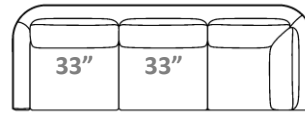

**See "Claude Sofa" for further dimensions*

Individual Component Options:

← 39.5" →

33" Cushions

#-33-LAF CH 1/2 10 yards
#-33-RAF CH 1/2 10 yards

← 39.5" →

24"

#--Ottoman 5 yards

24"

#--Table Top 2 yards

← 66" →

33" Cushions
#-66 Armless Sofa 14 yards

← 72.5" →

33" Cushions
#-68/2-LAF Sofa 16 yards

← 72.5" →

← 105.5" →

33" Cushions
#-99-LAF XXL Sofa 23 yards

← 105.5" →

33" Cushions
#-99-RAF XXL Sofa 23 yards

← 78.5" (#4590) →

← 80.5" (#5590) →

#-68-LAF Corner Sofa 22 yards

← 78.5" (#4590) →

← 80.5" (#5590) →

#-68-RAF Corner Sofa 22 yards

← 111.5" (#4590) →

← 113.5" (#5590) →

#-99-LAF XXL Corner Sofa 27 yards

← 111.5" (#4590) →

← 113.5" (#5590) →

#-99-RAF XXL Corner Sofa 27 yards

← 39" →
← 41" →