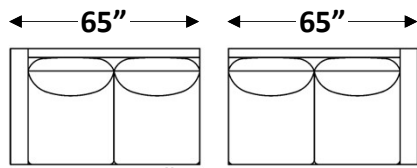

gresham house

3250 Ridgeway Dr. Unit 6
Mississauga, Ontario
L5L 5Y6
P 905 412 0362
F 905 412 0365

DANIEL SECTIONAL

Shallow Comfort: 36" (Model #3610)

Deep Comfort: 39" (Model #4610)

Arm Width: 6.5"

Arm Height: 26.5"

Seat Height: 18.5"

**See "Daniel Sofa" for further dimensions*

Individual Component Options:

29" Cushions

#-60-LAF Demi
15 yards

#-60-RAF Demi
15 yards

33" Cushions

#-68/2-LAF Sofa
16 yards