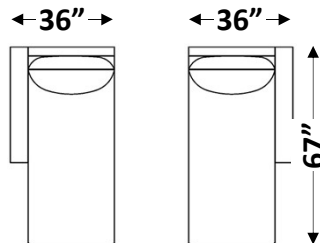

Seat Height: 18.5"

**See "Daniel Sofa" for further dimensions*

Individual Component Options:

29" Cushions

#-60-LAF Demi
15 yards

#-60-RAF Demi
15 yards

33" Cushions

#-68/2-LAF Sofa
16 yards

#-89-LAF XL Sofa
21 yards

#-89-RAF XL Sofa
21 yards

#-89-LAF XL Corner Sofa
24 yards

#-89-RAF XL Corner Sofa
24 yards

#-40 Square
Corner
10 yards

29" Cushions

#-45-LAF
Chaise
13 yards

#-45-RAF
Chaise
13 yards

#-55-LAF Open Back
Corner Chaise 19 yards

#-55-RAF Open Back
Corner Chaise 19 yards

Please note: T Cushion is not reversible

**Customization available. Inquire with Showroom Sales for details.*