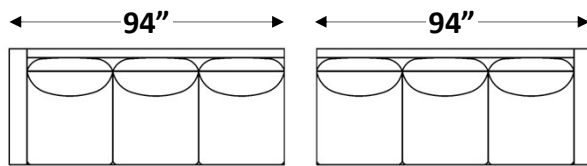

gresham house

3250 Ridgeway Dr. Unit 6
Mississauga, Ontario
L5L 5Y6
P 905 412 0362
F 905 412 0365

DANIEL SECTIONAL

Shallow Comfort: 36" (Model #3610)

Deep Comfort: 39" (Model #4610)

Arm Width: 6.5"

Arm Height: 26.5"

Seat Height: 18.5"

**See "Daniel Sofa" for further dimensions*

Individual Component Options:

29" Cushions

#-60-LAF Demi
15 yards

#-60-RAF Demi
15 yards

33" Cushions

#-68/2-LAF Sofa
16 yards

#-68/2-RAF Sofa
16 yards

34" Cushions

#-QS-LAF Queen
Sofa Bed 15 yards

#-QS-RAF Queen
Sofa Bed 15 yards

40" Cushions

#-82-LAF Luxe Sofa
19 yards

#-82-RAF Luxe Sofa
19 yards

29" Cushions

#-89-LAF XL Sofa
21 yards

#-89-RAF XL Sofa
21 yards

#-89-LAF XL Corner Sofa
24 yards

#-89-RAF XL Corner Sofa
24 yards

#-40 Square
Corner
10 yards

29" Cushions

#-45-LAF
Chaise
13 yards

#-45-RAF
Chaise
13 yards