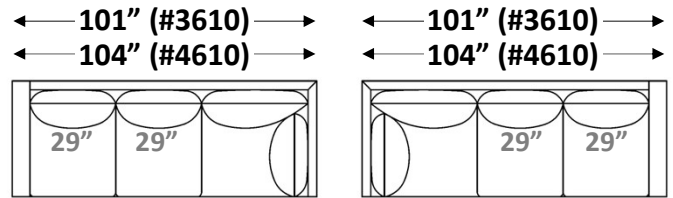

gresham house

3250 Ridgeway Dr. Unit 6
Mississauga, Ontario
L5L 5Y6
P 905 412 0362
F 905 412 0365

DANIEL SECTIONAL

Shallow Comfort: 36" (Model #3610)

Deep Comfort: 39" (Model #4610)

Arm Width: 6.5"

Arm Height: 26.5"

Seat Height: 18.5"

**See "Daniel Sofa" for further dimensions*

Individual Component Options:

29" Cushions

#-60-LAF Demi
15 yards

#-60-RAF Demi
15 yards

33" Cushions

#-68/2-LAF Sofa
16 yards

#-68/2-RAF Sofa
16 yards

34" Cushions

#-QS-LAF Queen
Sofa Bed 15 yards

#-QS-RAF Queen
Sofa Bed 15 yards

40" Cushions

#-82-LAF Luxe Sofa
19 yards

#-82-RAF Luxe Sofa
19 yards

29" Cushions

#-89-LAF XL Sofa
21 yards

#-89-RAF XL Sofa
21 yards

#-89-LAF XL Corner Sofa
24 yards

#-89-RAF XL Corner Sofa
24 yards

#-40 Square
Corner
10 yards

29" Cushions

#-45-LAF
Chaise
13 yards

#-45-RAF
Chaise
13 yards