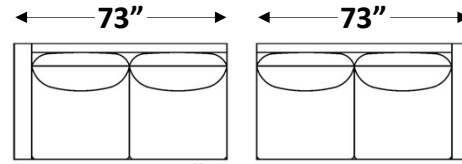

gresham house

3250 Ridgeway Dr. Unit 6
Mississauga, Ontario
L5L 5Y6
P 905 412 0362
F 905 412 0365

DANIEL SECTIONAL

Shallow Comfort: 36" (Model #3610)

Deep Comfort: 39" (Model #4610)

Arm Width: 6.5"

Arm Height: 26.5"

Seat Height: 18.5"

**See "Daniel Sofa" for further dimensions*

Individual Component Options:

29" Cushions

#-60-LAF Demi
15 yards

#-60-RAF Demi
15 yards

33" Cushions

#-68/2-LAF Sofa
16 yards

#-68/2-RAF Sofa
16 yards

34" Cushions

#-QS-LAF Queen
Sofa Bed 15 yards

#-QS-RAF Queen
Sofa Bed 15 yards

40" Cushions

#-82-LAF Luxe Sofa
19 yards

#-82-RAF Luxe Sofa
19 yards

29" Cushions

#-89-LAF XL Sofa
21 yards

#-89-RAF XL Sofa
21 yards

#-89-LAF XL Corner Sofa
24 yards

#-89-RAF XL Corner Sofa
24 yards

#-40 Square
Corner
10 yards

29" Cushions

#-45-LAF
Chaise
13 yards

#-45-RAF
Chaise
13 yards