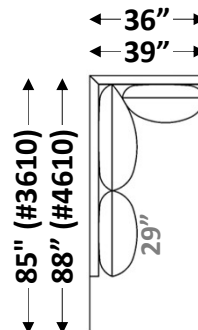

gresham house

3250 Ridgeway Dr. Unit 6
Mississauga, Ontario
L5L 5Y6
P 905 412 0362
F 905 412 0365

DANIEL SECTIONAL

Shallow Comfort: 36" (Model #3610)

Deep Comfort: 39" (Model #4610)

Arm Width: 6.5"

Arm Height: 26.5"

Seat Height: 18.5"

**See "Daniel Sofa" for further dimensions*

Individual Component Options:

29" Cushions

#-60-LAF Demi
15 yards

#-60-RAF Demi
15 yards

33" Cushions

#-68/2-LAF Sofa
16 yards

#-89-LAF XL Sofa
21 yards

#-89-RAF XL Sofa
21 yards

#-89-LAF XL Corner Sofa
24 yards

#-89-RAF XL Corner Sofa
24 yards

#-40 Square
Corner
10 yards

29" Cushions

#-45-LAF
Chaise
13 yards

#-45-RAF
Chaise
13 yards

#-55-LAF Open Back
Corner Chaise 19 yards

#-55-RAF Open Back
Corner Chaise 19 yards

Please note: T Cushion is not reversible

**Customization available. Inquire with Showroom Sales for details.*