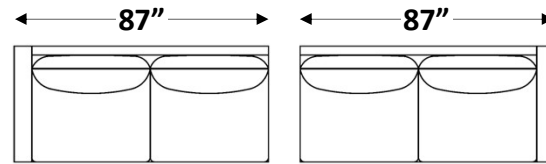

gresham house

3250 Ridgeway Dr. Unit 6
Mississauga, Ontario
L5L 5Y6
P 905 412 0362
F 905 412 0365

DANIEL SECTIONAL

Shallow Comfort: 36" (Model #3610)

Deep Comfort: 39" (Model #4610)

Arm Width: 6.5"

Arm Height: 26.5"

Seat Height: 18.5"

**See "Daniel Sofa" for further dimensions*

Individual Component Options:

29" Cushions

#-60-LAF Demi
15 yards

#-60-RAF Demi
15 yards

33" Cushions

#-68/2-LAF Sofa
16 yards

#-68/2-RAF Sofa
16 yards

34" Cushions

#-QS-LAF Queen
Sofa Bed 15 yards

#-QS-RAF Queen
Sofa Bed 15 yards

40" Cushions

#-82-LAF Luxe Sofa
19 yards

#-82-RAF Luxe Sofa
19 yards

29" Cushions

#-89-LAF XL Sofa
21 yards

#-89-RAF XL Sofa
21 yards

#-89-LAF XL Corner Sofa
24 yards

#-89-RAF XL Corner Sofa
24 yards

#-40 Square
Corner
10 yards

29" Cushions

#-45-LAF
Chaise
13 yards

#-45-RAF
Chaise
13 yards