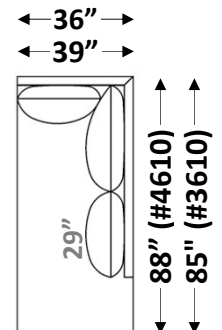

gresham house

3250 Ridgeway Dr. Unit 6
Mississauga, Ontario
L5L 5Y6
P 905 412 0362
F 905 412 0365

DANIEL SECTIONAL

Shallow Comfort: 36" (Model #3610)

Deep Comfort: 39" (Model #4610)

Arm Width: 6.5"

Arm Height: 26.5"

Seat Height: 18.5"

**See "Daniel Sofa" for further dimensions*

Individual Component Options:

29" Cushions

#-60-LAF Demi
15 yards

#-60-RAF Demi
15 yards

33" Cushions

#-68/2-LAF Sofa
16 yards

#-89-LAF XL Sofa
21 yards

#-89-RAF XL Sofa
21 yards

#-89-LAF XL Corner Sofa
24 yards

#-89-RAF XL Corner Sofa
24 yards

#-40 Square
Corner
10 yards

29" Cushions

#-45-LAF
Chaise
13 yards

#-45-RAF
Chaise
13 yards

#-55-LAF Open Back
Corner Chaise 19 yards

#-55-RAF Open Back
Corner Chaise 19 yards

Please note: T Cushion is not reversible

**Customization available. Inquire with Showroom Sales for details.*