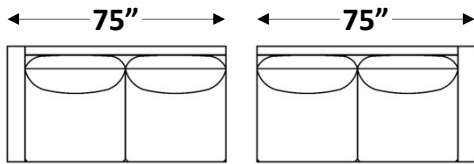

gresham house

3250 Ridgeway Dr. Unit 6
Mississauga, Ontario
L5L 5Y6
P 905 412 0362
F 905 412 0365

DANIEL SECTIONAL

Shallow Comfort: 36" (Model #3610)

Deep Comfort: 39" (Model #4610)

Arm Width: 6.5"

Arm Height: 26.5"

Seat Height: 18.5"

**See "Daniel Sofa" for further dimensions*

Individual Component Options:

29" Cushions

#-60-LAF Demi
15 yards

#-60-RAF Demi
15 yards

33" Cushions

#-68/2-LAF Sofa
16 yards

#-68/2-RAF Sofa
16 yards

34" Cushions

#-QS-LAF Queen
Sofa Bed 15 yards

#-QS-RAF Queen
Sofa Bed 15 yards

40" Cushions

#-82-LAF Luxe Sofa
19 yards

#-82-RAF Luxe Sofa
19 yards

29" Cushions

#-89-LAF XL Sofa
21 yards

#-89-RAF XL Sofa
21 yards

#-89-LAF XL Corner Sofa
24 yards

#-89-RAF XL Corner Sofa
24 yards

#-40 Square
Corner
10 yards

29" Cushions

#-45-LAF
Chaise
13 yards

#-45-RAF
Chaise
13 yards