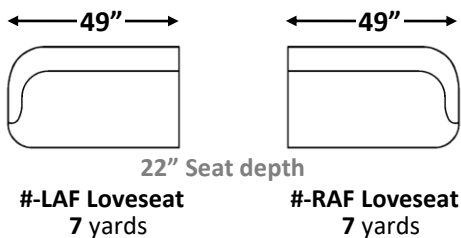

gresham house

3250 Ridgeway Dr. Unit 6
Mississauga, Ontario
L5L 5Y6
P 905 412 0362
F 905 412 0365

SIENNA SECTIONAL

Shallow Comfort: 29" (Model #8010)

Arm Width: 7"
Arm Height: 32"
Seat Height: 20"

Individual Component Options: