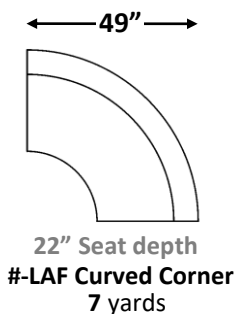

gresham house

3250 Ridgeway Dr. Unit 6
Mississauga, Ontario
L5L 5Y6
P 905 412 0362
F 905 412 0365

SIENNA SECTIONAL

Shallow Comfort: 29" (Model #8010)

Arm Width: 7"
Arm Height: 32"
Seat Height: 20"

Individual Component Options: