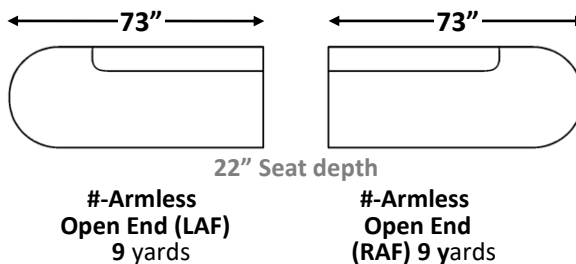

gresham house

3250 Ridgeway Dr. Unit 6
Mississauga, Ontario
L5L 5Y6
P 905 412 0362
F 905 412 0365

SIENNA SECTIONAL

Shallow Comfort: 29" (Model #8010)

Arm Width: 7"
Arm Height: 32"
Seat Height: 20"

Individual Component Options: