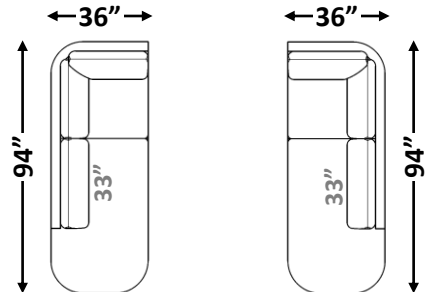

#-55-LAF Open Back Corner Chaise 17 yards
#-55-RAF Open Back Corner Chaise 17 yards

Please note: T Cushion is not reversible

*Customization available. Inquire with Showroom Sales for details.