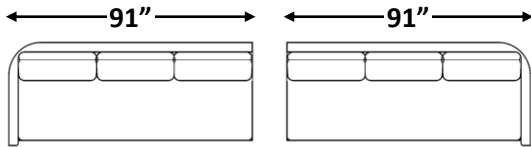

**gresham house**

3250 Ridgeway Dr. Unit 6  
Mississauga, Ontario  
L5L 5Y6  
P 905 412 0362  
F 905 412 0365

**BEAUMONT SECTIONAL**

**Shallow Comfort: 38" (Model #9315)**

Arm Width: 3.5"  
Arm Height: 25"  
Seat Height: 18"

*\*See "Beaumont Sofa" for further dimensions*

**Individual Component Options:**

**29" Cushions**  
#-60-LAF Demi 12 yards  
#-60-RAF Demi 12 yards

**33" Cushions**  
#-68/2-LAF Sofa 14 yards  
#-68/2-RAF Sofa 14 yards

**40" Cushions**  
#-82-LAF Luxe Sofa 17 yards  
#-82-RAF Luxe Sofa 17 yards  
*\*Center Support Leg Required\**

**29" Cushions**  
#-89-LAF XL Sofa 19 yards  
#-89-RAF XL Sofa 19 yards  
*\*Center Support Leg Required\**