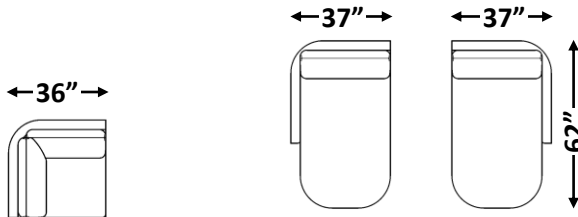

#-40 Square Corner 10 yards

33" Cushion
#- 45-LAF Chaise 11 yards
#- 45-RAF Chaise 11 yards

Please note: T Cushion is not reversible