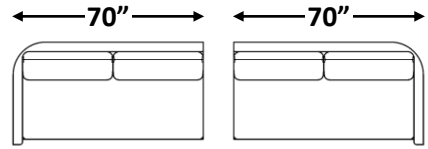

**gresham house**

3250 Ridgeway Dr. Unit 6  
Mississauga, Ontario  
L5L 5Y6  
P 905 412 0362  
F 905 412 0365

**BEAUMONT SECTIONAL**

**Shallow Comfort: 38" (Model #9315)**

Arm Width: 3.5"  
Arm Height: 25"  
Seat Height: 18"

*\*See "Beaumont Sofa" for further dimensions*

**Individual Component Options:**

**29" Cushions**  
#-60-LAF Demi 12 yards  
#-60-RAF Demi 12 yards

**33" Cushions**  
#-68/2-LAF Sofa 14 yards  
#-68/2-RAF Sofa 14 yards