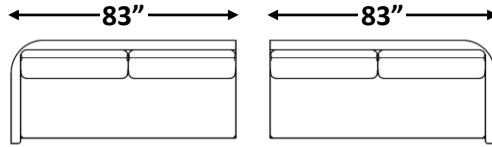

**gresham house**

3250 Ridgeway Dr. Unit 6  
Mississauga, Ontario  
L5L 5Y6  
P 905 412 0362  
F 905 412 0365

**BEAUMONT SECTIONAL**

**Shallow Comfort: 38" (Model #9315)**

Arm Width: 3.5"  
Arm Height: 25"  
Seat Height: 18"

*\*See "Beaumont Sofa" for further dimensions*

**Individual Component Options:**

**29" Cushions**  
#-60-LAF Demi 12 yards  
#-60-RAF Demi 12 yards

**33" Cushions**  
#-68/2-LAF Sofa 14 yards  
#-68/2-RAF Sofa 14 yards

**40" Cushions**  
#-82-LAF Luxe Sofa 17 yards  
#-82-RAF Luxe Sofa 17 yards  
*\*Center Support Leg Required\**

**29" Cushions**  
#-89-LAF XL Sofa 19 yards  
#-89-RAF XL Sofa 19 yards  
*\*Center Support Leg Required\**