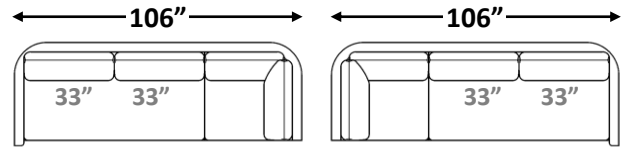

**gresham house**

3250 Ridgeway Dr. Unit 6  
Mississauga, Ontario  
L5L 5Y6  
P 905 412 0362  
F 905 412 0365

**BEAUMONT SECTIONAL**

**Shallow Comfort: 38" (Model #9315)**

Arm Width: 3.5"  
Arm Height: 25"  
Seat Height: 18"

*\*See "Beaumont Sofa" for further dimensions*

**Individual Component Options:**

**29" Cushions**  
#-60-LAF Demi 12 yards  
#-60-RAF Demi 12 yards

**33" Cushions**  
#-68/2-LAF Sofa 14 yards  
#-68/2-RAF Sofa 14 yards

**40" Cushions**  
#-82-LAF Luxe Sofa 17 yards  
#-82-RAF Luxe Sofa 17 yards  
*\*Center Support Leg Required\**

**29" Cushions**  
#-89-LAF XL Sofa 19 yards  
#-89-RAF XL Sofa 19 yards  
*\*Center Support Leg Required\**