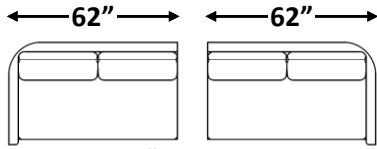

**gresham house**

3250 Ridgeway Dr. Unit 6  
Mississauga, Ontario  
L5L 5Y6  
P 905 412 0362  
F 905 412 0365

**BEAUMONT SECTIONAL**

**Shallow Comfort: 38" (Model #9315)**

Arm Width: 3.5"  
Arm Height: 25"  
Seat Height: 18"

*\*See "Beaumont Sofa" for further dimensions*

**Individual Component Options:**

**29" Cushions**  
#-60-LAF Demi 12 yards  
#-60-RAF Demi 12 yards

**33" Cushions**  
#-68/2-LAF Sofa 14 yards  
#-68/2-RAF Sofa 14 yards

**40" Cushions**  
#-82-LAF Luxe Sofa 17 yards  
#-82-RAF Luxe Sofa 17 yards  
*\*Center Support Leg Required\**

**29" Cushions**  
#-89-LAF XL Sofa 19 yards  
#-89-RAF XL Sofa 19 yards  
*\*Center Support Leg Required\**