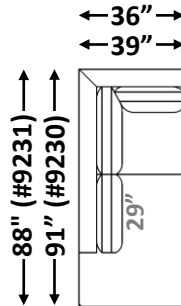

Arm Height: 26"

Seat Height: 19"

RR Fabric Recommended

**Individual Component Options:**

29" Cushions

**#60-LAF Demi**  
16 yards

**#60-RAF Demi**  
16 yards

33" Cushions

**#89-LAF XL Corner Sofa**  
25 yards

**#89-RAF XL Corner Sofa**  
25 yards

**#40 Square Corner**  
11 yards

29" Cushions

**#45-RAF Chaise**  
14 yards

**#45-RAF Chaise**  
14 yards

**#55-LAF Open Back Corner Chaise**  
20 yards

**#55-RAF Open Back Corner Chaise**  
20 yards

Please note: T Cushion is not reversible

\*Customization available. Inquire with Showroom Sales for details.