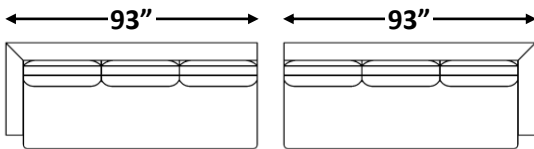

Arm Height: 26"

Seat Height: 19"

RR Fabric Recommended

**Individual Component Options:**

29" Cushions

**#60-LAF Demi**  
16 yards

**#60-RAF Demi**  
16 yards

33" Cushions

**#68-LAF Sofa**  
18 yards

**#68-RAF Sofa**  
18 yards

40" Cushions

**#82-LAF Luxe Sofa**  
22 yards

**#82-RAF Luxe Sofa**  
22 yards

29" Cushions

**#89-LAF XL Sofa**  
22 yards

**#89-RAF XL Sofa**  
22 yards

**#89-LAF XL Corner Sofa**  
25 yards

**#89-RAF XL Corner Sofa**  
25 yards

**#40 Square Corner**  
11 yards

29" Cushions

**#45-RAF Chaise**  
14 yards

**#45-RAF Chaise**  
14 yards

**#55-LAF Open Back Corner Chaise**  
20 yards