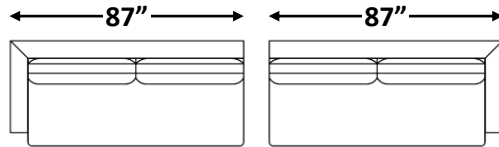

**gresham house**

3250 Ridgeway Dr. Unit 6  
Mississauga, Ontario  
L5L 5Y6  
P 905 412 0362  
F 905 412 0365

**THEO SECTIONAL**

**Shallow Comfort: 39" (Model #9231)**

**Deep Comfort: 42" (Model #9230)**

Arm Width: 6.5"

Arm Height: 26"

Seat Height: 19"

RR Fabric Recommended

**Individual Component Options:**

29" Cushions

**#60-LAF Demi**  
16 yards

**#60-RAF Demi**  
16 yards

33" Cushions

**#68-LAF Sofa**  
18 yards

**#68-RAF Sofa**  
18 yards

40" Cushions

**#82-LAF Luxe Sofa**  
22 yards

**#82-RAF Luxe Sofa**  
22 yards

29" Cushions

**#89-LAF XL Sofa**  
22 yards

**#89-RAF XL Sofa**  
22 yards

**#89-LAF XL Corner Sofa**  
25 yards

**#89-RAF XL Corner Sofa**  
25 yards

**#40 Square Corner**  
11 yards

29" Cushions

**#45-RAF Chaise**  
14 yards

**#45-RAF Chaise**  
14 yards

**#55-LAF Open Back Corner Chaise**  
20 yards