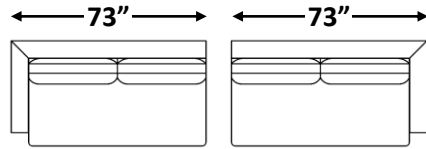

**gresham house**

3250 Ridgeway Dr. Unit 6  
Mississauga, Ontario  
L5L 5Y6  
P 905 412 0362  
F 905 412 0365

**THEO SECTIONAL**

**Shallow Comfort: 39" (Model #9231)**

**Deep Comfort: 42" (Model #9230)**

Arm Width: 6.5"

Arm Height: 26"

Seat Height: 19"

RR Fabric Recommended

**Individual Component Options:**

29" Cushions

**#60-LAF Demi**  
16 yards

**#60-RAF Demi**  
16 yards

33" Cushions

**#68-LAF Sofa**  
18 yards

**#68-RAF Sofa**  
18 yards

40" Cushions

**#82-LAF Luxe Sofa**  
22 yards

**#82-RAF Luxe Sofa**  
22 yards

29" Cushions

**#89-LAF XL Sofa**  
22 yards

**#89-RAF XL Sofa**  
22 yards

**#89-LAF XL Corner Sofa**  
25 yards

**#89-RAF XL Corner Sofa**  
25 yards

**#40 Square Corner**  
11 yards

29" Cushions

**#45-RAF Chaise**  
14 yards

**#45-RAF Chaise**  
14 yards

**#55-LAF Open Back Corner Chaise**  
20 yards