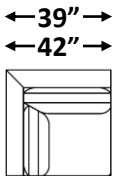

Arm Height: 26"

Seat Height: 19"

RR Fabric Recommended

**Individual Component Options:**

29" Cushions

**#60-LAF Demi**  
16 yards

**#60-RAF Demi**  
16 yards

33" Cushions

**#68-LAF Sofa**  
18 yards

**#68-RAF Sofa**  
18 yards

40" Cushions

**#82-LAF Luxe Sofa**  
22 yards

**#82-RAF Luxe Sofa**  
22 yards

29" Cushions

**#89-LAF XL Sofa**  
22 yards

**#89-RAF XL Sofa**  
22 yards

**#89-LAF XL Corner Sofa**  
25 yards

**#89-RAF XL Corner Sofa**  
25 yards

**#40 Square Corner**  
11 yards

29" Cushions

**#45-RAF Chaise**  
14 yards

**#45-RAF Chaise**  
14 yards

**#55-LAF Open Back Corner Chaise**  
20 yards