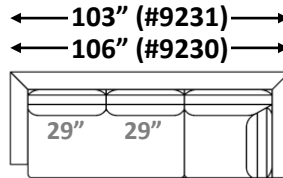

Arm Height: 26"

Seat Height: 19"

RR Fabric Recommended

**Individual Component Options:**

29" Cushions

**#60-LAF Demi**  
16 yards

**#60-RAF Demi**  
16 yards

33" Cushions

**#68-LAF Sofa**  
18 yards

**#68-RAF Sofa**  
18 yards

40" Cushions

**#82-LAF Luxe Sofa**  
22 yards

**#82-RAF Luxe Sofa**  
22 yards

29" Cushions

**#89-LAF XL Sofa**  
22 yards

**#89-RAF XL Sofa**  
22 yards

**#89-LAF XL Corner Sofa**  
25 yards

**#89-RAF XL Corner Sofa**  
25 yards

**#40 Square Corner**  
11 yards

29" Cushions

**#45-RAF Chaise**  
14 yards

**#45-RAF Chaise**  
14 yards

**#55-LAF Open Back Corner Chaise**  
20 yards