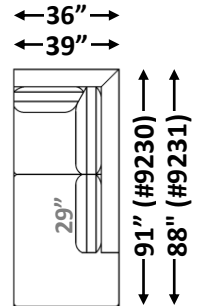

Arm Height: 26"

Seat Height: 19"

RR Fabric Recommended

**Individual Component Options:**

29" Cushions

**#60-LAF Demi**  
16 yards

**#60-RAF Demi**  
16 yards

33" Cushions

**#68-LAF Sofa**  
18 yards

**#68-RAF Sofa**  
18 yards

40" Cushions

**#82-LAF Luxe Sofa**  
22 yards

**#82-RAF Luxe Sofa**  
22 yards

29" Cushions

**#89-LAF XL Sofa**  
22 yards

**#89-RAF XL Sofa**  
22 yards

**#89-LAF XL Corner Sofa**  
25 yards

**#89-RAF XL Corner Sofa**  
25 yards

**#40 Square Corner**  
11 yards

29" Cushions

**#45-RAF Chaise**  
14 yards

**#45-RAF Chaise**  
14 yards

**#55-LAF Open Back Corner Chaise**  
20 yards

**#55-RAF Open Back Corner Chaise**  
20 yards

Please note: T Cushion is not reversible

\*Customization available. Inquire with Showroom Sales for details.