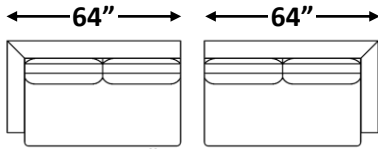

**gresham house**

3250 Ridgeway Dr. Unit 6  
Mississauga, Ontario  
L5L 5Y6  
P 905 412 0362  
F 905 412 0365

**THEO SECTIONAL**

**Shallow Comfort: 39" (Model #9231)**

**Deep Comfort: 42" (Model #9230)**

Arm Width: 6.5"

Arm Height: 26"

Seat Height: 19"

RR Fabric Recommended

**Individual Component Options:**

29" Cushions

**#60-LAF Demi**  
16 yards

**#60-RAF Demi**  
16 yards

33" Cushions

**#68-LAF Sofa**  
18 yards

**#68-RAF Sofa**  
18 yards

40" Cushions

**#82-LAF Luxe Sofa**  
22 yards

**#82-RAF Luxe Sofa**  
22 yards

29" Cushions

**#89-LAF XL Sofa**  
22 yards

**#89-RAF XL Sofa**  
22 yards