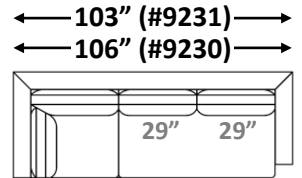

**gresham house**

3250 Ridgeway Dr. Unit 6  
Mississauga, Ontario  
L5L 5Y6  
P 905 412 0362  
F 905 412 0365

**THEO SECTIONAL**

**Shallow Comfort: 39" (Model #9231)**

**Deep Comfort: 42" (Model #9230)**

Arm Width: 6.5"

Arm Height: 26"

Seat Height: 19"

RR Fabric Recommended

**Individual Component Options:**

29" Cushions

**#60-LAF Demi**  
16 yards

**#60-RAF Demi**  
16 yards

33" Cushions

**#68-LAF Sofa**  
18 yards

**#68-RAF Sofa**  
18 yards

40" Cushions

**#82-LAF Luxe Sofa**  
22 yards

**#82-RAF Luxe Sofa**  
22 yards

29" Cushions

**#89-LAF XL Sofa**  
22 yards

**#89-RAF XL Sofa**  
22 yards

**#89-LAF XL Corner Sofa**  
25 yards

**#89-RAF XL Corner Sofa**  
25 yards

**#40 Square Corner**  
11 yards

29" Cushions

**#45-RAF Chaise**  
14 yards

**#45-RAF Chaise**  
14 yards

**#55-LAF Open Back Corner Chaise**  
20 yards