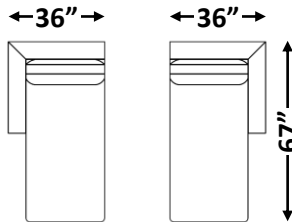

Arm Height: 26"

Seat Height: 19"

RR Fabric Recommended

**Individual Component Options:**

29" Cushions

**#60-LAF Demi**  
16 yards

**#60-RAF Demi**  
16 yards

33" Cushions

**#68-LAF Sofa**  
18 yards

**#68-RAF Sofa**  
18 yards

40" Cushions

**#82-LAF Luxe Sofa**  
22 yards

**#82-RAF Luxe Sofa**  
22 yards

29" Cushions

**#89-LAF XL Sofa**  
22 yards

**#89-RAF XL Sofa**  
22 yards

**#89-LAF XL Corner Sofa**  
25 yards

**#89-RAF XL Corner Sofa**  
25 yards

**#40 Square Corner**  
11 yards

29" Cushions

**#45-RAF Chaise**  
14 yards

**#45-RAF Chaise**  
14 yards

**#55-LAF Open Back Corner Chaise**  
20 yards