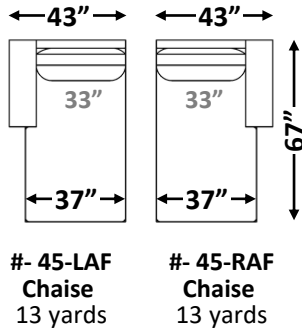

**gresham house**

3250 Ridgeway Dr. Unit 6  
Mississauga, Ontario  
L5L 5Y6  
P 905 412 0362  
F 905 412 0365

**HAROLD SECTIONAL**

**Shallow Comfort: 36" (Model #3598)**

**Deep Comfort: 39" (Model #4598)**

Arm Width: 10"

Arm Height: 24"

Seat Height: 19"

*\*See "Harold Sofa" for further dimensions*

**Individual Component Options:**

Please note: T Cushion is not reversible

*\*Customization available. Inquire with Showroom Sales for details.*