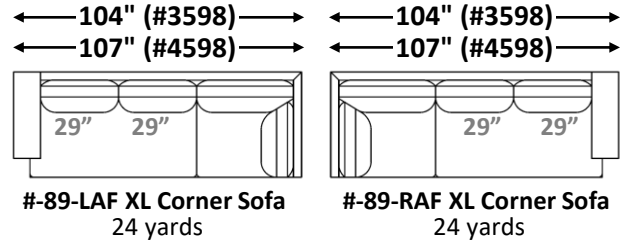

Arm Width: 10"

Arm Height: 24"

Seat Height: 19"

*\*See "Harold Sofa" for further dimensions*

**Individual Component Options:**

Please note: T Cushion is not reversible

*\*Customization available. Inquire with Showroom Sales for details.*