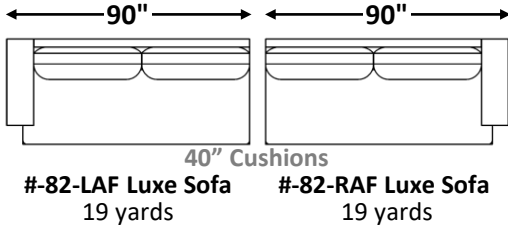

**gresham house**

3250 Ridgeway Dr. Unit 6  
Mississauga, Ontario  
L5L 5Y6  
P 905 412 0362  
F 905 412 0365

**HAROLD SECTIONAL**

**Shallow Comfort: 36" (Model #3598)**

**Deep Comfort: 39" (Model #4598)**

Arm Width: 10"

Arm Height: 24"

Seat Height: 19"

*\*See "Harold Sofa" for further dimensions*

**Individual Component Options:**

Please note: T Cushion is not reversible

*\*Customization available. Inquire with Showroom Sales for details.*