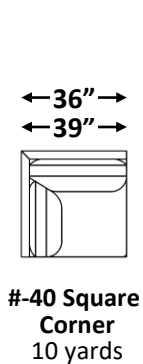

**gresham house**

3250 Ridgeway Dr. Unit 6  
Mississauga, Ontario  
L5L 5Y6  
P 905 412 0362  
F 905 412 0365

**HAROLD SECTIONAL**

**Shallow Comfort: 36" (Model #3598)**

**Deep Comfort: 39" (Model #4598)**

Arm Width: 10"

Arm Height: 24"

Seat Height: 19"

*\*See "Harold Sofa" for further dimensions*

**Individual Component Options:**

Please note: T Cushion is not reversible

*\*Customization available. Inquire with Showroom Sales for details.*