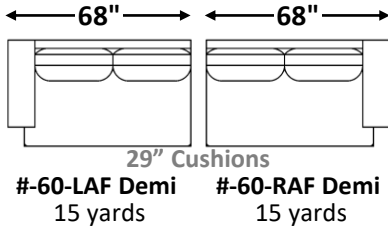

Arm Width: 10"

Arm Height: 24"

Seat Height: 19"

*\*See "Harold Sofa" for further dimensions*

**Individual Component Options:**

Please note: T Cushion is not reversible

*\*Customization available. Inquire with Showroom Sales for details.*