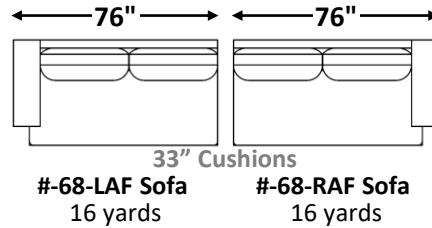

Arm Width: 10"

Arm Height: 24"

Seat Height: 19"

*\*See "Harold Sofa" for further dimensions*

**Individual Component Options:**

Please note: T Cushion is not reversible

*\*Customization available. Inquire with Showroom Sales for details.*