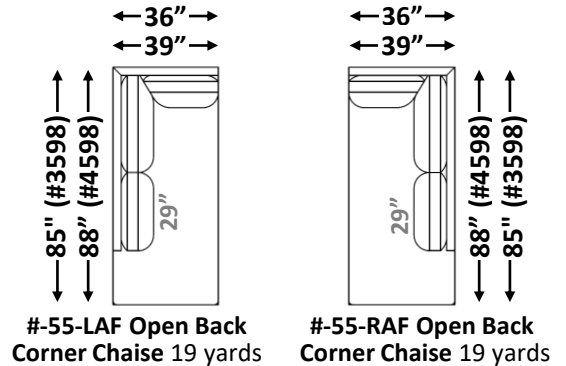

Arm Width: 10"

Arm Height: 24"

Seat Height: 19"

*\*See "Harold Sofa" for further dimensions*

**Individual Component Options:**

Please note: T Cushion is not reversible

*\*Customization available. Inquire with Showroom Sales for details.*