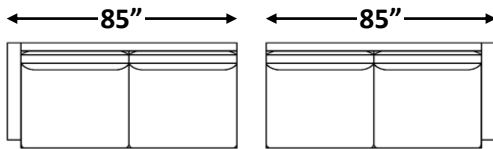

gresham house

3250 Ridgeway Dr. Unit 6
Mississauga, Ontario
L5L 5Y6
P 905 412 0362
F 905 412 0365

NIGEL SECTIONAL

Shallow Comfort: 39" (Model #4272)

Arm Width: 5"
Arm Height: 23"
Seat Height: 19"

**See "Nigel Sofa" for further dimensions*

Individual Component Options:

29" Cushions
#-60-LAF Demi 16 yards
#-60-RAF Demi 16 yards

33" Cushions
#-68/2-LAF Sofa 17 yards
#-68/2-RAF Sofa 17 yards

40" Cushions
#-82-LAF Luxe Sofa 20 yards
#-82-RAF Luxe Sofa 20 yards

29" Cushions
#-89-LAF XL Sofa 22 yards
#-89-RAF XL Sofa 22 yards

#-40 Square Corner 11 yards

#-89-LAF XL Corner Sofa 23 yards
#-89-RAF XL Corner Sofa 23 yards

29" Cushions
#- 45-LAF Chaise 14 yards
#- 45-RAF Chaise 14 yards