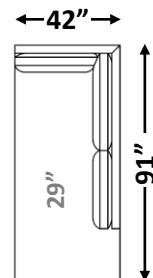

gresham house

3250 Ridgeway Dr. Unit 6
Mississauga, Ontario
L5L 5Y6
P 905 412 0362
F 905 412 0365

NIGEL SECTIONAL

Shallow Comfort: 39" (Model #4272)

Arm Width: 5"
Arm Height: 23"
Seat Height: 19"

**See "Nigel Sofa" for further dimensions*

Individual Component Options:

29" Cushions
#-60-LAF Demi 16 yards
#-60-RAF Demi 16 yards

33" Cushions
#-68/2-LAF Sofa 17 yards
#-68/2-RAF Sofa 17 yards

40" Cushions
#-82-LAF Luxe Sofa 20 yards
#-82-RAF Luxe Sofa 20 yards

29" Cushions
#-89-LAF XL Sofa 22 yards
#-89-RAF XL Sofa 22 yards

#-40 Square Corner 11 yards

#-89-LAF XL Corner Sofa 23 yards
#-89-RAF XL Corner Sofa 23 yards

29" Cushions
#- 45-LAF Chaise 14 yards
#- 45-RAF Chaise 14 yards

#-55-LAF Open Back Corner Chaise 19 yards

#-55-RAF Open Back Corner Chaise 19 yards

Please note: T Cushion is not reversible

**Customization available. Inquire with Showroom Sales for details.*