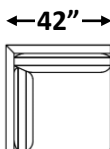

gresham house

3250 Ridgeway Dr. Unit 6
Mississauga, Ontario
L5L 5Y6
P 905 412 0362
F 905 412 0365

NIGEL SECTIONAL

Shallow Comfort: 39" (Model #4272)

Arm Width: 5"
Arm Height: 23"
Seat Height: 19"

**See "Nigel Sofa" for further dimensions*

Individual Component Options:

29" Cushions
#-60-LAF Demi 16 yards
#-60-RAF Demi 16 yards

33" Cushions
#-68/2-LAF Sofa 17 yards
#-68/2-RAF Sofa 17 yards

40" Cushions
#-82-LAF Luxe Sofa 20 yards
#-82-RAF Luxe Sofa 20 yards

29" Cushions
#-89-LAF XL Sofa 22 yards
#-89-RAF XL Sofa 22 yards

#-40 Square Corner 11 yards

#-89-LAF XL Corner Sofa 23 yards
#-89-RAF XL Corner Sofa 23 yards

29" Cushions
#- 45-LAF Chaise 14 yards
#- 45-RAF Chaise 14 yards