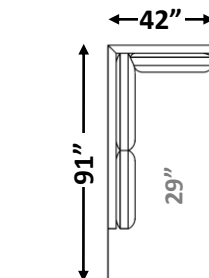

gresham house

3250 Ridgeway Dr. Unit 6
Mississauga, Ontario
L5L 5Y6
P 905 412 0362
F 905 412 0365

NIGEL SECTIONAL

Shallow Comfort: 39" (Model #4272)

Arm Width: 5"
Arm Height: 23"
Seat Height: 19"

**See "Nigel Sofa" for further dimensions*

Individual Component Options:

29" Cushions
#-60-LAF Demi 16 yards
#-60-RAF Demi 16 yards

33" Cushions
#-68/2-LAF Sofa 17 yards
#-68/2-RAF Sofa 17 yards

40" Cushions
#-82-LAF Luxe Sofa 20 yards
#-82-RAF Luxe Sofa 20 yards

29" Cushions
#-89-LAF XL Sofa 22 yards
#-89-RAF XL Sofa 22 yards

#-40 Square Corner 11 yards

#-89-LAF XL Corner Sofa 23 yards
#-89-RAF XL Corner Sofa 23 yards

29" Cushions
#- 45-LAF Chaise 14 yards
#- 45-RAF Chaise 14 yards

#-55-LAF Open Back Corner Chaise 19 yards

#-55-RAF Open Back Corner Chaise 19 yards

Please note: T Cushion is not reversible

**Customization available. Inquire with Showroom Sales for details.*