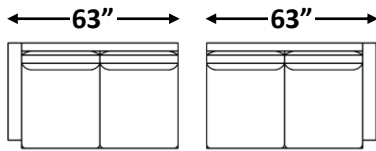

gresham house

3250 Ridgeway Dr. Unit 6
Mississauga, Ontario
L5L 5Y6
P 905 412 0362
F 905 412 0365

NIGEL SECTIONAL

Shallow Comfort: 39" (Model #4272)

Arm Width: 5"
Arm Height: 23"
Seat Height: 19"

**See "Nigel Sofa" for further dimensions*

Individual Component Options:

29" Cushions
#-60-LAF Demi 16 yards
#-60-RAF Demi 16 yards

33" Cushions
#-68/2-LAF Sofa 17 yards
#-68/2-RAF Sofa 17 yards

40" Cushions
#-82-LAF Luxe Sofa 20 yards
#-82-RAF Luxe Sofa 20 yards

29" Cushions
#-89-LAF XL Sofa 22 yards
#-89-RAF XL Sofa 22 yards

#-40 Square Corner 11 yards

#-89-LAF XL Corner Sofa 23 yards
#-89-RAF XL Corner Sofa 23 yards

29" Cushions
#- 45-LAF Chaise 14 yards
#- 45-RAF Chaise 14 yards

#-55-LAF Open Back Corner Chaise 19 yards

#-55-RAF Open Back Corner Chaise 19 yards

Please note: T Cushion is not reversible

**Customization available. Inquire with Showroom Sales for details.*