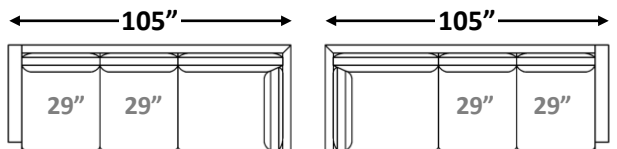

gresham house

3250 Ridgeway Dr. Unit 6
Mississauga, Ontario
L5L 5Y6
P 905 412 0362
F 905 412 0365

NIGEL SECTIONAL

Shallow Comfort: 39" (Model #4272)

Arm Width: 5"
Arm Height: 23"
Seat Height: 19"

**See "Nigel Sofa" for further dimensions*

Individual Component Options:

29" Cushions
#-60-LAF Demi 16 yards
#-60-RAF Demi 16 yards

33" Cushions
#-68/2-LAF Sofa 17 yards
#-68/2-RAF Sofa 17 yards

40" Cushions
#-82-LAF Luxe Sofa 20 yards
#-82-RAF Luxe Sofa 20 yards

29" Cushions
#-89-LAF XL Sofa 22 yards
#-89-RAF XL Sofa 22 yards

#-40 Square Corner 11 yards

#-89-LAF XL Corner Sofa 23 yards
#-89-RAF XL Corner Sofa 23 yards

29" Cushions
#- 45-LAF Chaise 14 yards
#- 45-RAF Chaise 14 yards