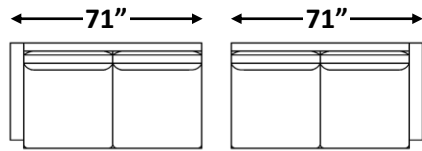

gresham house

3250 Ridgeway Dr. Unit 6
Mississauga, Ontario
L5L 5Y6
P 905 412 0362
F 905 412 0365

NIGEL SECTIONAL

Shallow Comfort: 39" (Model #4272)

Arm Width: 5"
Arm Height: 23"
Seat Height: 19"

**See "Nigel Sofa" for further dimensions*

Individual Component Options:

29" Cushions
#-60-LAF Demi 16 yards
#-60-RAF Demi 16 yards

33" Cushions
#-68/2-LAF Sofa 17 yards
#-68/2-RAF Sofa 17 yards

40" Cushions
#-82-LAF Luxe Sofa 20 yards
#-82-RAF Luxe Sofa 20 yards

29" Cushions
#-89-LAF XL Sofa 22 yards
#-89-RAF XL Sofa 22 yards

#-40 Square Corner 11 yards

#-89-LAF XL Corner Sofa 23 yards
#-89-RAF XL Corner Sofa 23 yards

29" Cushions
#- 45-LAF Chaise 14 yards
#- 45-RAF Chaise 14 yards

#-55-LAF Open Back Corner Chaise 19 yards

#-55-RAF Open Back Corner Chaise 19 yards

Please note: T Cushion is not reversible

**Customization available. Inquire with Showroom Sales for details.*