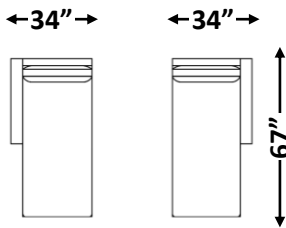

gresham house

3250 Ridgeway Dr. Unit 6
Mississauga, Ontario
L5L 5Y6
P 905 412 0362
F 905 412 0365

NIGEL SECTIONAL

Shallow Comfort: 39" (Model #4272)

Arm Width: 5"
Arm Height: 23"
Seat Height: 19"

**See "Nigel Sofa" for further dimensions*

Individual Component Options:

29" Cushions
#-60-LAF Demi 16 yards
#-60-RAF Demi 16 yards

33" Cushions
#-68/2-LAF Sofa 17 yards
#-68/2-RAF Sofa 17 yards

40" Cushions
#-82-LAF Luxe Sofa 20 yards
#-82-RAF Luxe Sofa 20 yards

29" Cushions
#-89-LAF XL Sofa 22 yards
#-89-RAF XL Sofa 22 yards

#-40 Square Corner 11 yards

#-89-LAF XL Corner Sofa 23 yards
#-89-RAF XL Corner Sofa 23 yards

29" Cushions
#- 45-LAF Chaise 14 yards
#- 45-RAF Chaise 14 yards