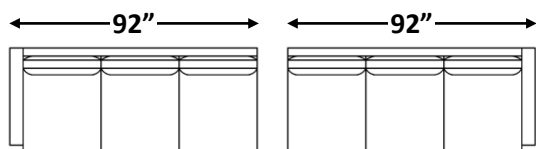

gresham house

3250 Ridgeway Dr. Unit 6
Mississauga, Ontario
L5L 5Y6
P 905 412 0362
F 905 412 0365

NIGEL SECTIONAL

Shallow Comfort: 39" (Model #4272)

Arm Width: 5"
Arm Height: 23"
Seat Height: 19"

**See "Nigel Sofa" for further dimensions*

Individual Component Options:

29" Cushions
#-60-LAF Demi 16 yards
#-60-RAF Demi 16 yards

33" Cushions
#-68/2-LAF Sofa 17 yards
#-68/2-RAF Sofa 17 yards

40" Cushions
#-82-LAF Luxe Sofa 20 yards
#-82-RAF Luxe Sofa 20 yards

29" Cushions
#-89-LAF XL Sofa 22 yards
#-89-RAF XL Sofa 22 yards

#-40 Square Corner 11 yards

#-89-LAF XL Corner Sofa 23 yards
#-89-RAF XL Corner Sofa 23 yards

29" Cushions
#- 45-LAF Chaise 14 yards
#- 45-RAF Chaise 14 yards