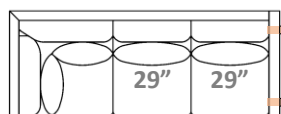

29" Cushions
#-89-LAF XL Sofa
25 yards

← 92" →

#-89-RAF XL Sofa
25 yards

← 102.5" →

#-89-LAF XL Corner Sofa
30 yards

← 102.5" →

#-89-RAF XL Corner Sofa
30 yards

← 38" →

#-40-Square Corner
11 yards

← 34" →

29" Cushions
#-45-RAF Chaise
16 yards

← 34" →

#-45-RAF Chaise
16 yards

↑ 60" ↓

■ Leg Placement

*Customization available. Inquire with Showroom Sales for details.