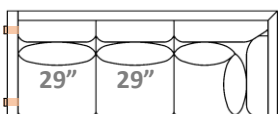

gresham house

3250 Ridgeway Dr. Unit 6
Mississauga, Ontario
L5L 5Y6
P 905 412 0362
F 905 412 0365

CLAY SECTIONAL

Deep Comfort: 39" (Model #9292)

Arm Width: 4"
Arm Height: 28"
Seat Height: 19"

Included:
1 x Feather lumbar toss per back cushion

Individual Component Options:

← 58" →

29" Cushions
#-60-Armless
16 yards

← 63" →

29" Cushions
#-60-LAF Demi
18 yards

← 63" →

#-60-RAF Demi
18 yards

← 71" →

33" Cushions
#-68-LAF Sofa
20 yards

← 71" →

#-68-RAF Sofa
20 yards

← 85" →

40" Cushions
#-82-LAF Luxe Sofa
22 yards

← 85" →

#-82-RAF Luxe Sofa
22 yards

← 92" →

29" Cushions
#-89-LAF XL Sofa
25 yards

← 92" →

#-89-RAF XL Sofa
25 yards

← 102.5" →

#-89-LAF XL Corner Sofa
30 yards

← 102.5" →

#-89-RAF XL Corner Sofa
30 yards

← 38" →