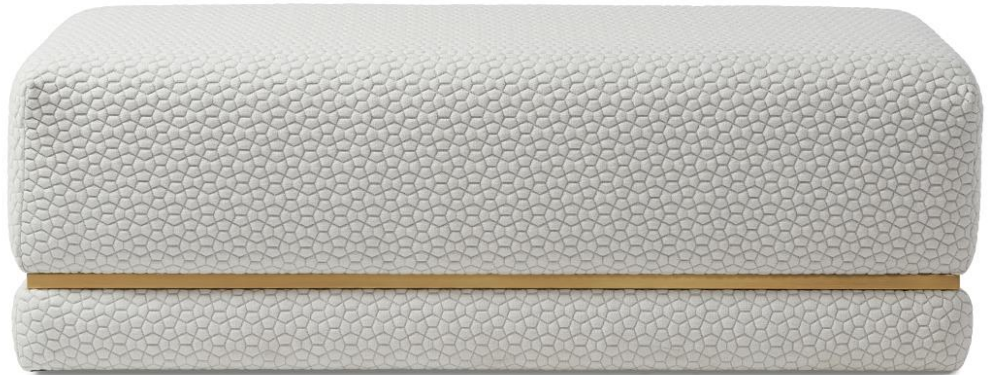

## Jules Ottoman

### Standard features:

Pullover top, seam-only

Recessed casters

Applied 4" Upholstered Base

As Shown: Aged Bronze Metal Finish

**Metal Frame:** Applied metal rail detail

Standard Metal Finish: Polished Chrome, Brushed Chrome, Satin Black

Premium Upgrade Metal Finishes: Aged Bronze, New Age Brass, Satin Brass

**Coordinating Pieces:** Tray or Table

**COM required: (plain Fabric):** 4.5 yards railroaded fabric, 54"width required

Note: see guide for required patterned fabric