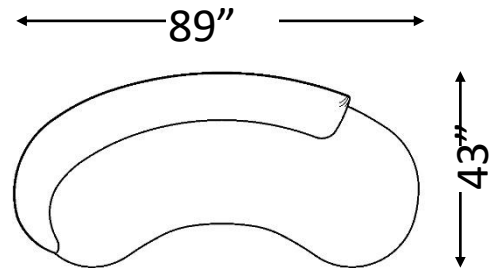

gresham house

3250 Ridgeway Dr. Unit 6
Mississauga, Ontario
L5L 5Y6
P 905 412 0362
F 905 412 0365

Sage LAF Chaise – 89”L

Standard features:

Welted with 11.5” Pullover Arm/Back
Tight Box Seat (seam only) and Tight Back
Seams on inside arm/back when required.
Welt along base + outside back.

Coordinating Pieces: Sofas

COM required: (plain Fabric): 15 yards – RR fabric

Note: see guide for required patterned fabric

COL required: 255 sq ft

#8007 LAF Chaise (as pictured)

Outside Dimensions: 89”W x 43”D x 30”H

Inside dimensions:

Seat Depth: 22” Seat Width: 77”

Seat Height: 17” Arm Height: 24”

Please Note: tolerance of 1” is industry standard

#8007 RAF Chaise

Outside Dimensions: 89”W x 43”D x 30”H

Inside dimensions:

Seat Depth: 22” Seat Width: 77”

Seat Height: 17” Arm Height: 24”

Please Note: tolerance of 1” is industry standard