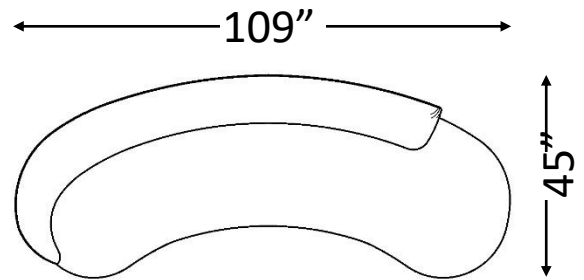

gresham house

3250 Ridgeway Dr. Unit 6
Mississauga, Ontario
L5L 5Y6
P 905 412 0362
F 905 412 0365

Sage RAF XL Chaise – 109”L

Standard features:

Welted with 11.5” Pullover Arm/Back
Tight Box Seat (seam only) and Tight Back
Seams on inside arm/back when required.
Welt along base + outside back.

Coordinating Pieces: Sofas

COM required: (plain Fabric): 19 yards – RR fabric

Note: see guide for required patterned fabric

COL required: 323 sq ft

#8007 LAF XL Chaise

Outside Dimensions: 109”W x 45”D x 30”H

Inside dimensions:

Seat Depth: 22” Seat Width: 97”

Seat Height: 17” Arm Height: 24”

Please Note: tolerance of 1” is industry standard

#8007 RAF XL Chaise (as pictured)

Outside Dimensions: 109”W x 45”D x 30”H

Inside dimensions:

Seat Depth: 22” Seat Width: 97”

Seat Height: 17” Arm Height: 24”

Please Note: tolerance of 1” is industry standard