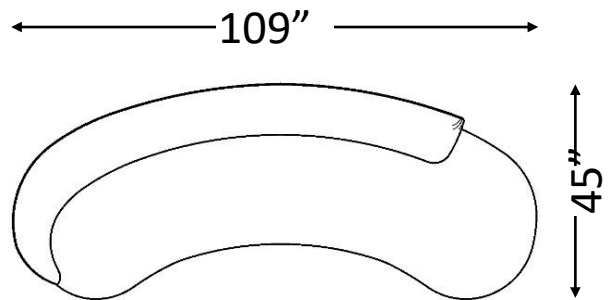

gresham house

3250 Ridgeway Dr. Unit 6
Mississauga, Ontario
L5L 5Y6
P 905 412 0362
F 905 412 0365

Sage LAF XL Chaise – 109”L

Standard features:

Welted with 11.5” Pullover Arm/Back
Tight Box Seat (seam only) and Tight Back
Seams on inside arm/back when required.
Welt along base + outside back.

Coordinating Pieces: Sofas

COM required: (plain Fabric): 19 yards – RR fabric

Note: see guide for required patterned fabric

COL required: 323 sq ft

#8007 LAF XL Chaise (as pictured)

Outside Dimensions: 109”W x 45”D x 30”H

Inside dimensions:

Seat Depth: 22” Seat Width: 97”

Seat Height: 17” Arm Height: 24”

Please Note: tolerance of 1” is industry standard

#8007 RAF XL Chaise

Outside Dimensions: 109”W x 45”D x 30”H

Inside dimensions:

Seat Depth: 22” Seat Width: 97”

Seat Height: 17” Arm Height: 24”

Please Note: tolerance of 1” is industry standard